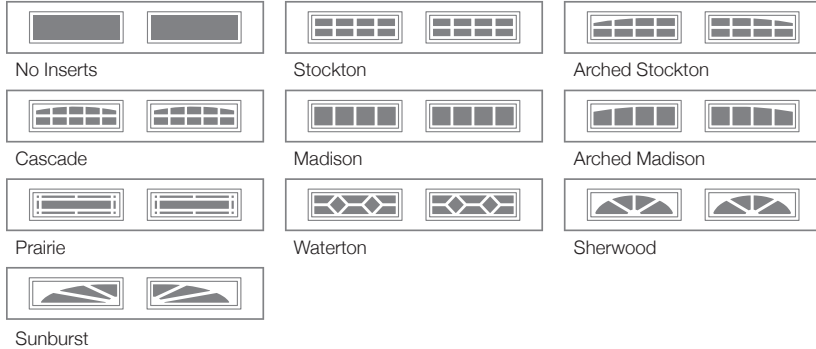

# F140LP SKYLINE FLUSH

GOOD / BETTER / BEST

## COLORS<sup>1</sup>

## LONG WINDOW INSERTS