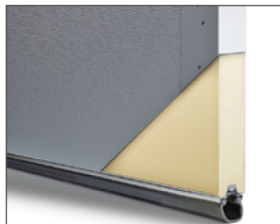

Shown in accents woodtones mahogany with optional madison window inserts.

D216P PLANKS

MICRO-GROOVES | 26 GAUGE STEEL | POLYURETHANE INSULATION | R-VALUE¹ R-17.54

Accents Woodtones⁵

Insulation

Polyurethane Insulation
R-value¹
R-17.54

Inserts

Cascade

Madison

Stockton

2-2 Piece Arched Madison

2-2 Piece Arched Stockton

3 Piece Arched Madison

3 Piece Arched Stockton

4 Piece Arched Madison

4 Piece Arched Stockton

Glass²

Plain

Tinted

Frosted

Obscure

Glue Chip