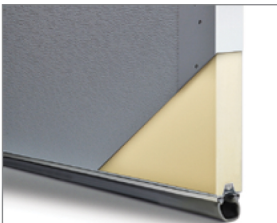

Insulation

Polyurethane Insulation

R-value²

R-17.54