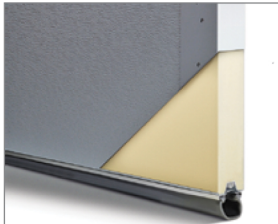

D212 MICRO-GROOVED

MICRO-GROOVES | 20 GAUGE STEEL | URETHANE INSULATION | **R-VALUE R-17.54**

OPTIONAL WINDOW DESIGNS

24" SECTION HEIGHT

24" x 6"

24" x 12"

34" x 16"

Full-View

Glass²

Plain

Tinted

Colors¹

White

Insulation

Polyurethane Insulation

R-value²