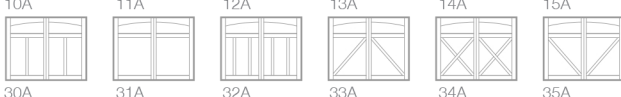

4 Piece Arched Plain

Stockton

2-2 Piece Arched Stockton

4 Piece Arched Stockton

Madison

2-2 Piece Arched Madison

4 Piece Arched Madison

Double Row Window Designs

Plain

2-2 Piece Arched Plain

4 Piece Arched Plain

Stockton

2-2 Piece Arched Stockton

4 Piece Arched Stockton

Madison

2-2 Piece Arched Madison

4 Piece Arched Madison

Woods¹

Door Designs

Insulation

Polyurethane Insulation
R-value²

R-18.03

Exterior Hardware

FAUX WINDOWS