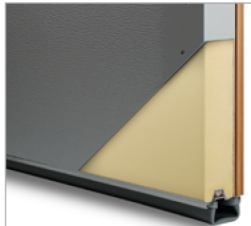

C731A shown with field-stained cedar wood and optional wrought iron hardware.

C700 SERIES OVERLAY CARRIAGE HOUSE

WOOD OVERLAY | POLYURETHANE INSULATION | R-VALUE² R-18.03

Single Row Window Designs

Plain

2-2 Piece Arched Plain

4 Piece Arched Madison

Woods¹

Door Designs

Insulation

Polyurethane Insulation
R-value²

R-18.03

Exterior Hardware

FAUX WINDOWS

Give the illusion of installed tinted windows and keep the integrity of the door intact. Available as an option with all overlay window sections.

Glass³

Plain

Tinted

Obscure

Glue Chip

Seeded