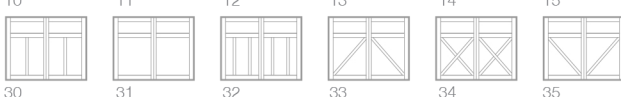

4 Piece Arched Plain

Stockton

2-2 Piece Arched Stockton

4 Piece Arched Stockton

Madison

2-2 Piece Arched Madison

4 Piece Arched Madison

Double Row Window Designs

Plain

2-2 Piece Arched Plain

4 Piece Arched Plain

Stockton

2-2 Piece Arched Stockton

4 Piece Arched Stockton

Madison

2-2 Piece Arched Madison

4 Piece Arched Madison

Woods¹

Door Designs

Insulation

Polyurethane Insulation
R-value²

R-18.03

Exterior Hardware

FAUX WINDOWS