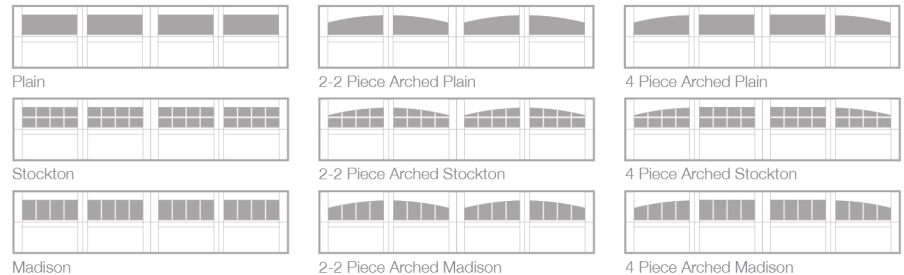

C633A shown in white with optional arched madison window design and wrought iron hardware.

C600 SERIES OVERLAY CARRIAGE HOUSE

STEEL OVERLAY | POLYURETHANE INSULATION | R-VALUE² R-17.54

Single Row Window Designs

Double Row Window Designs

Glass³

Colors¹

Door Designs

Insulation

Polyurethane Insulation
R-value²

R-17.54

Exterior Hardware

FAUX WINDOWS

Give the illusion of installed tinted windows and keep the integrity of the door intact. Available as an option with all overlay window sections.