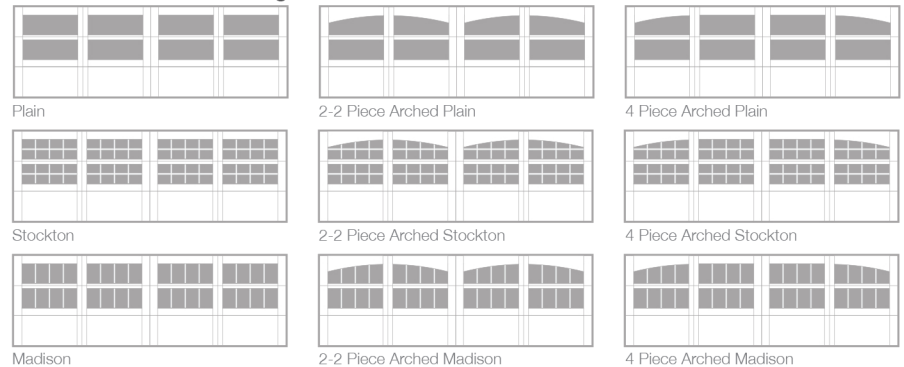

C633A shown in white with optional arched madison window design and wrought iron hardware.

C600 SERIES OVERLAY CARRIAGE HOUSE

STEEL OVERLAY | POLYURETHANE INSULATION | R-VALUE² R-17.54

Single Row Window Designs

Double Row Window Designs

Glass³

Colors¹

Door Designs

Insulation

Polyurethane Insulation
R-value²

R-17.54

Exterior Hardware

FAUX WINDOWS

Give the illusion of installed tinted windows and keep the integrity of the door intact. Available as an option with all overlay window sections.