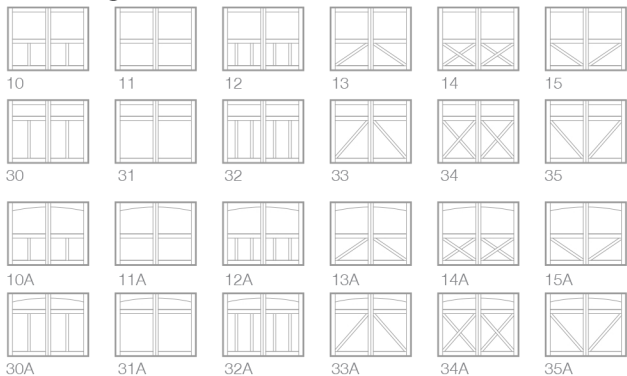

C633A shown in white with optional arched madison window design and wrought iron hardware.

C600 SERIES OVERLAY CARRIAGE HOUSE

STEEL OVERLAY | POLYURETHANE INSULATION | R-VALUE² R-17.54

Single Row Window Designs

Double Row Window Designs

Glass³

Colors¹

Door Designs

Insulation

Polyurethane Insulation
R-value²

R-17.54

Exterior Hardware

FAUX WINDOWS

Give the illusion of installed tinted windows and keep the integrity of the door intact. Available as an option with all overlay window sections.