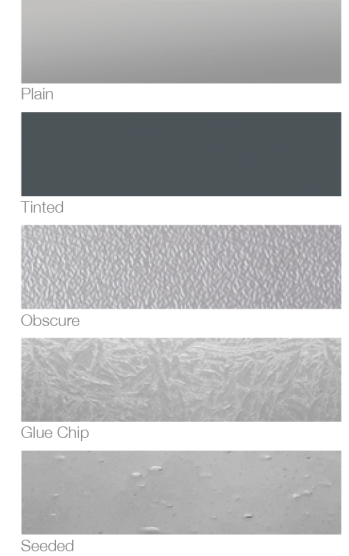

R-10.78

Exterior Hardware

Single Row Window Designs

Double Row Window Designs

Glass³

FAUX WINDOWS

Give the illusion of installed tinted windows and keep the integrity of the door intact. Available as an option with all overlay window sections.