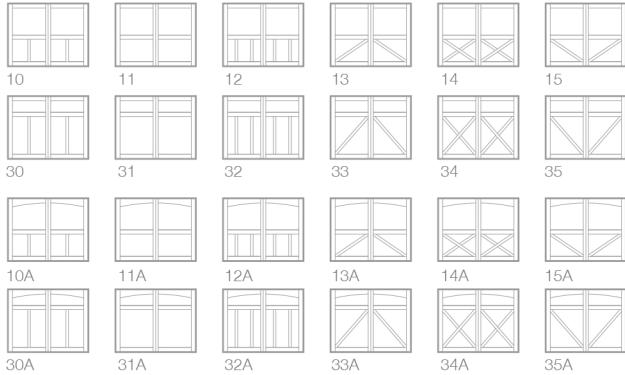

C432 shown with cedar wood and optional stockton windows and spade hardware.

C400 SERIES OVERLAY CARRIAGE HOUSE

WOOD OVERLAY | POLYSTYRENE INSULATION | R-VALUE² R-10.78

Woods¹

Door Designs

Insulation

Polystyrene Insulation
R-value²

R-10.78

Exterior Hardware

Single Row Window Designs

Double Row Window Designs

Glass³

FAUX WINDOWS

Give the illusion of installed tinted windows and keep the integrity of the door intact. Available as an option with all overlay window sections.