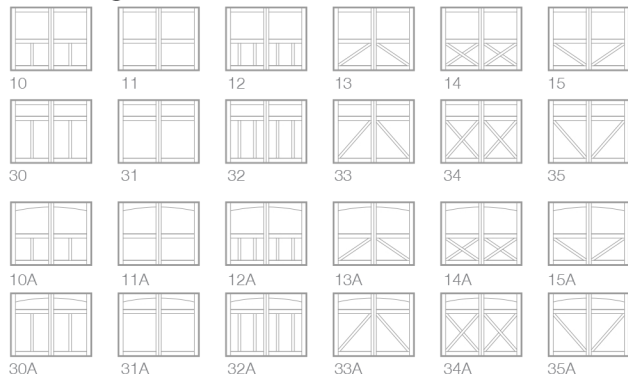

Door Designs