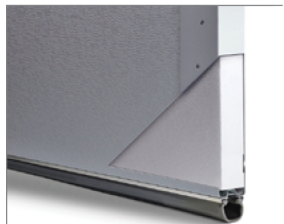

Shown in white.

Colors¹

Insulation

Polystyrene Insulation
R-value²
R-10.29

B284 FLUSH PANEL

27 GAUGE STEEL | POLYSTYRENE INSULATION | R-VALUE² R-10.29

Inserts

Sherwood

Stockton

2-4 Piece Sunburst

Cascade

8 Piece Sunburst

Cathedral

7 Piece Sunburst

Prairie

6 Piece Sunburst

Waterton

5 Piece Sunburst

Glass³

Plain

Tinted

Frosted

Obscure

Glue Chip