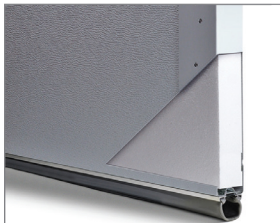

Insulation

Polystyrene Insulation
R-value²

R-9.65

APPEARANCE + LIFETIME PACKAGE

Upgrade lifetime protection plan to your garage door and its hardware. That not only sounds great but looks good too.