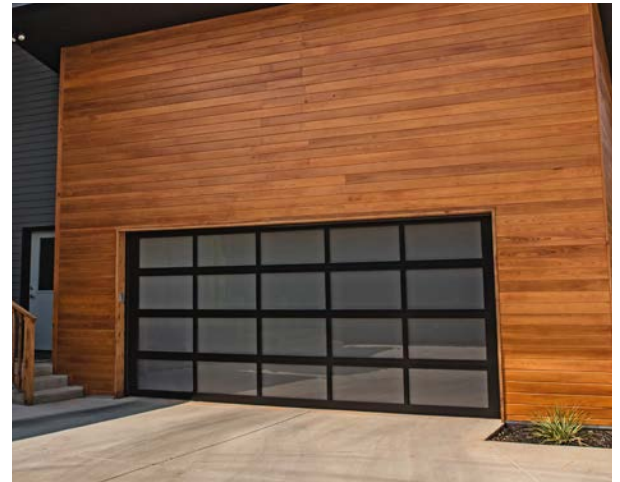

POWDER COATING

Our in-house powder coating provides 188 color options while providing a maintenance free, durable finish.

APPEARANCE PACKAGE

All hardware, including struts and track, is powder coated, creating a complete garage door system with a lasting impression.

Specifications

Panel Style	Full-View
Section Construction	2" Thick - Insulated aluminum rails with through bolt assembly and bulb seal between sections
Section Material	Heavy Duty / Aluminum
Section Profile	Polystyrene Insulation
	
Powder Coating¹	188 colors
Window Style	Full-View
Glass	Insulated and Non-Insulated
Solid Panels	Insulated and Non-Insulated
Wind Load	Non-Impact
Warranty	Limited Lifetime on Sections 3 Years on Springs 6 Years on Hardware